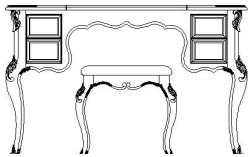

With its youthful styling and decorative details, the Kaia bedroom was specially designed for your little girl's dreams.

WOOD PANEL BED AVAILABLE IN IVORY OR BLACK

Twin Bed Dimensions
45"W 82 1/2"D 60"H

Full Bed Dimensions
60"W 82 1/2"D 65"H

- Delicately detailed bedroom with antiqued rubbed finish.
- Scalloped bed with raised panels and shaped feet.
- Matching pieces with beadboard paneled sides.
- In Ivory with contrasting dark pine tops or all black finish.