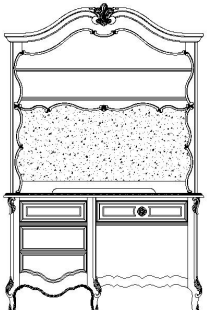

With its youthful styling and decorative details, the Kaia bedroom was specially designed for your little girl's dreams.

WOOD PANEL BED AVAILABLE IN IVORY OR BLACK

Twin Bed Dimensions
45"W 82 1/2"D 60"H

Full Bed Dimensions
60"W 82 1/2"D 65"H

- Delicately detailed bedroom with antiqued rubbed finish.
- Scalloped bed with raised panels and shaped feet.
- Matching pieces with beadboard paneled sides.
- In Ivory with contrasting dark pine tops or all black finish.

Bureau
48"W 20"D 30"H

Nightstand
26"W 18"D 30"H

Desk
50"W 24"D 30"H
Hutch
47"W 12"D 44"H

Desk Chair
20"W 21 1/2"D 38"H

Five Drawer Chest
38"W 18"D 54"H

(7) Drawer Dresser
56"W 18"D 40"H
Vertical Mirror
36"W 2"D 29"H