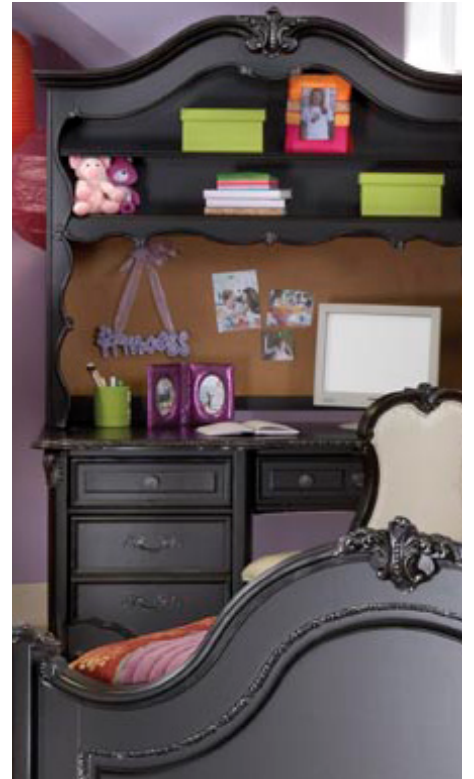

kids•TEENS
ROOMS TO GO

Kaia
BEDROOM

cindycrawford**Kids**
EXCLUSIVELY AT ROOMS TO GO KIDS & TEENS

Kaia BEDROOM

kids•TEENS ROOMS TO GO

DESIGNED EXCLUSIVELY BY ROOMS TO GO

cindycrawford **Kids**
EXCLUSIVELY AT ROOMS TO GO KIDS & TEENS

With its youthful styling and decorative details, the Kaia bedroom was specially designed for your little girl's dreams.

WOOD PANEL BED AVAILABLE IN IVORY OR BLACK

Twin Bed Dimensions
45"W 82 1/2"D 60"H

Full Bed Dimensions
60"W 82 1/2"D 65"H

- Delicately detailed bedroom with antiqued rubbed finish.
- Scalloped bed with raised panels and shaped feet.
- Matching pieces with beadboard paneled sides.
- In Ivory with contrasting dark pine tops or all black finish.

Bureau
48"W 20"D 30"H

Nightstand
26"W 18"D 30"H

Desk
50"W 24"D 30"H
Hutch
47"W 12"D 44"H

Desk Chair
20"W 21 1/2"D 38"H

Five Drawer Chest
38"W 18"D 54"H

(7) Drawer Dresser
56"W 18"D 40"H
Vertical Mirror
36"W 2"D 29"H